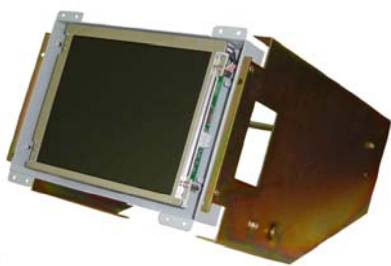

Size	Resolution (pixel)	Brightness (nit) cd/m2	Contrast Ratio
8.4	800*600	220 cd/m2	500:1

Заменяет устаревший монитор 10,4” с электронно-лучевой трубкой для банкомата NCR 56/5870.

Product parameters :

Viewable Size Image	8.4"
Active Display Area (mm)	170.4 (H)x127.8(V)
Pixel Pitch (mm)	0.213(H)x0.213(V)
Number of Pixels	800x600
Contrast Ratio	500:1
Display Color	262,144(6bit/colors)
Brightness (CD/m ²)	220 CD/m ²
Viewing Angle (CR >=10)	130/110
Synchronization Range	20~75Hz
Horizontal / Vertical	
Recommended Resolution	800x600@60Hz, 75Hz
Signal Connector	15 pin D-sub
Power Source	AC 100~240V/ 12V DC
Power Consumption	15W typical, normal operation
Power Management	VESA DPMS Compliant
Plug & Play	VESA DDC 1/2B